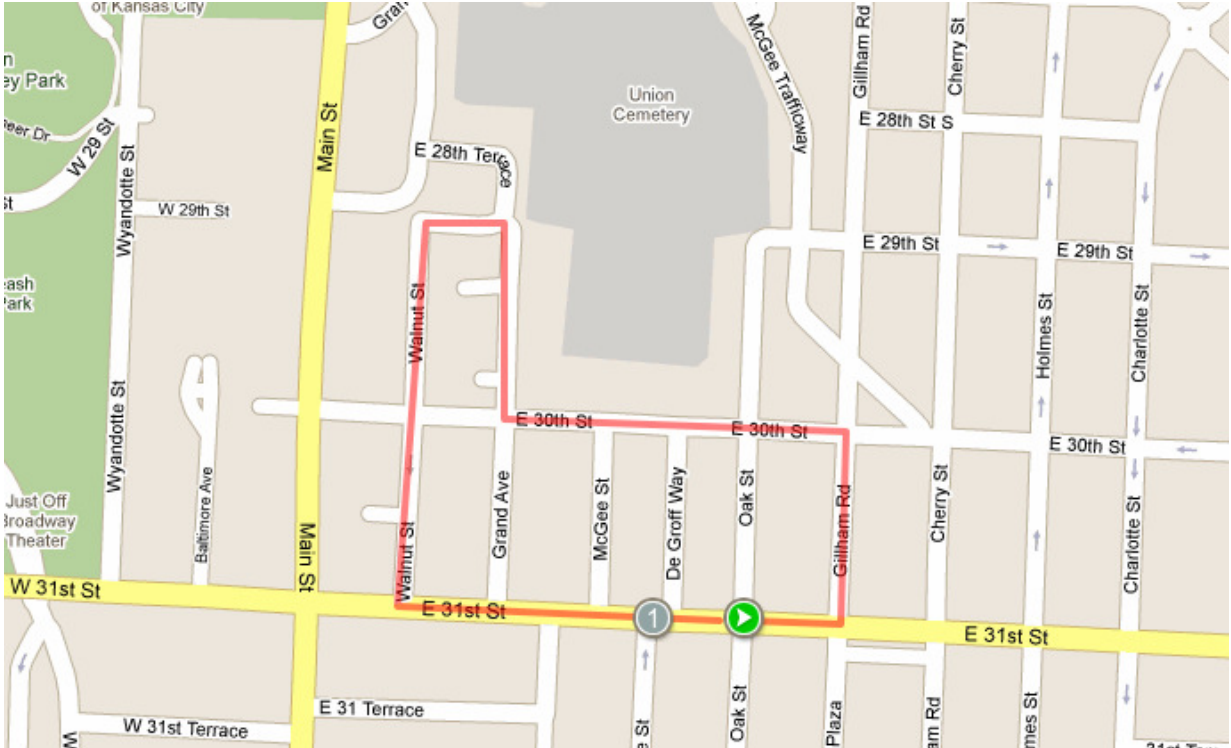

Ozanam Guild Charity Run - Proposed Course Map

(4) 1 Mile Loops

Official Course to be approved by KCPD and Public Works Department

Elevation	
min:	958ft
max:	1030ft
ascent:	121ft
descent:	-112ft
download data	

<http://classic.mapmyrun.com/route/us/mo/kansas%20city/357129799628732976>