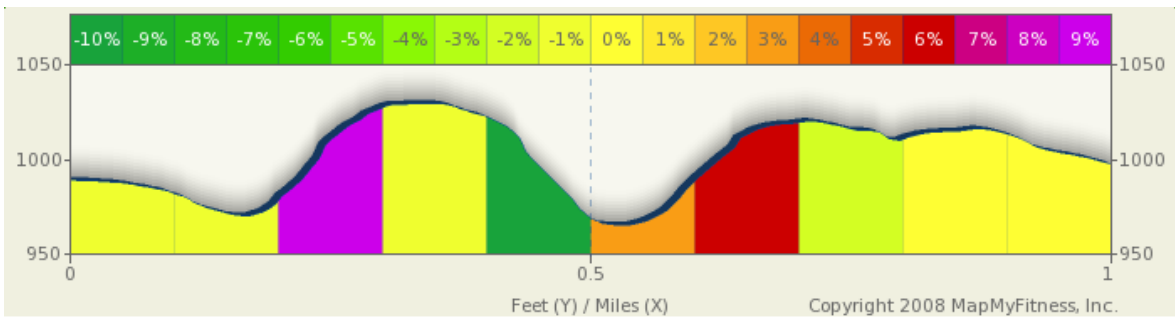

Ozanam Guild Charity Run - Proposed Course Map

(4) 1 Mile Loops

Official Course to be approved by KCPD and Public Works Department

Elevation	
min:	958ft
max:	1030ft
ascent:	121ft
descent:	-112ft
download data	