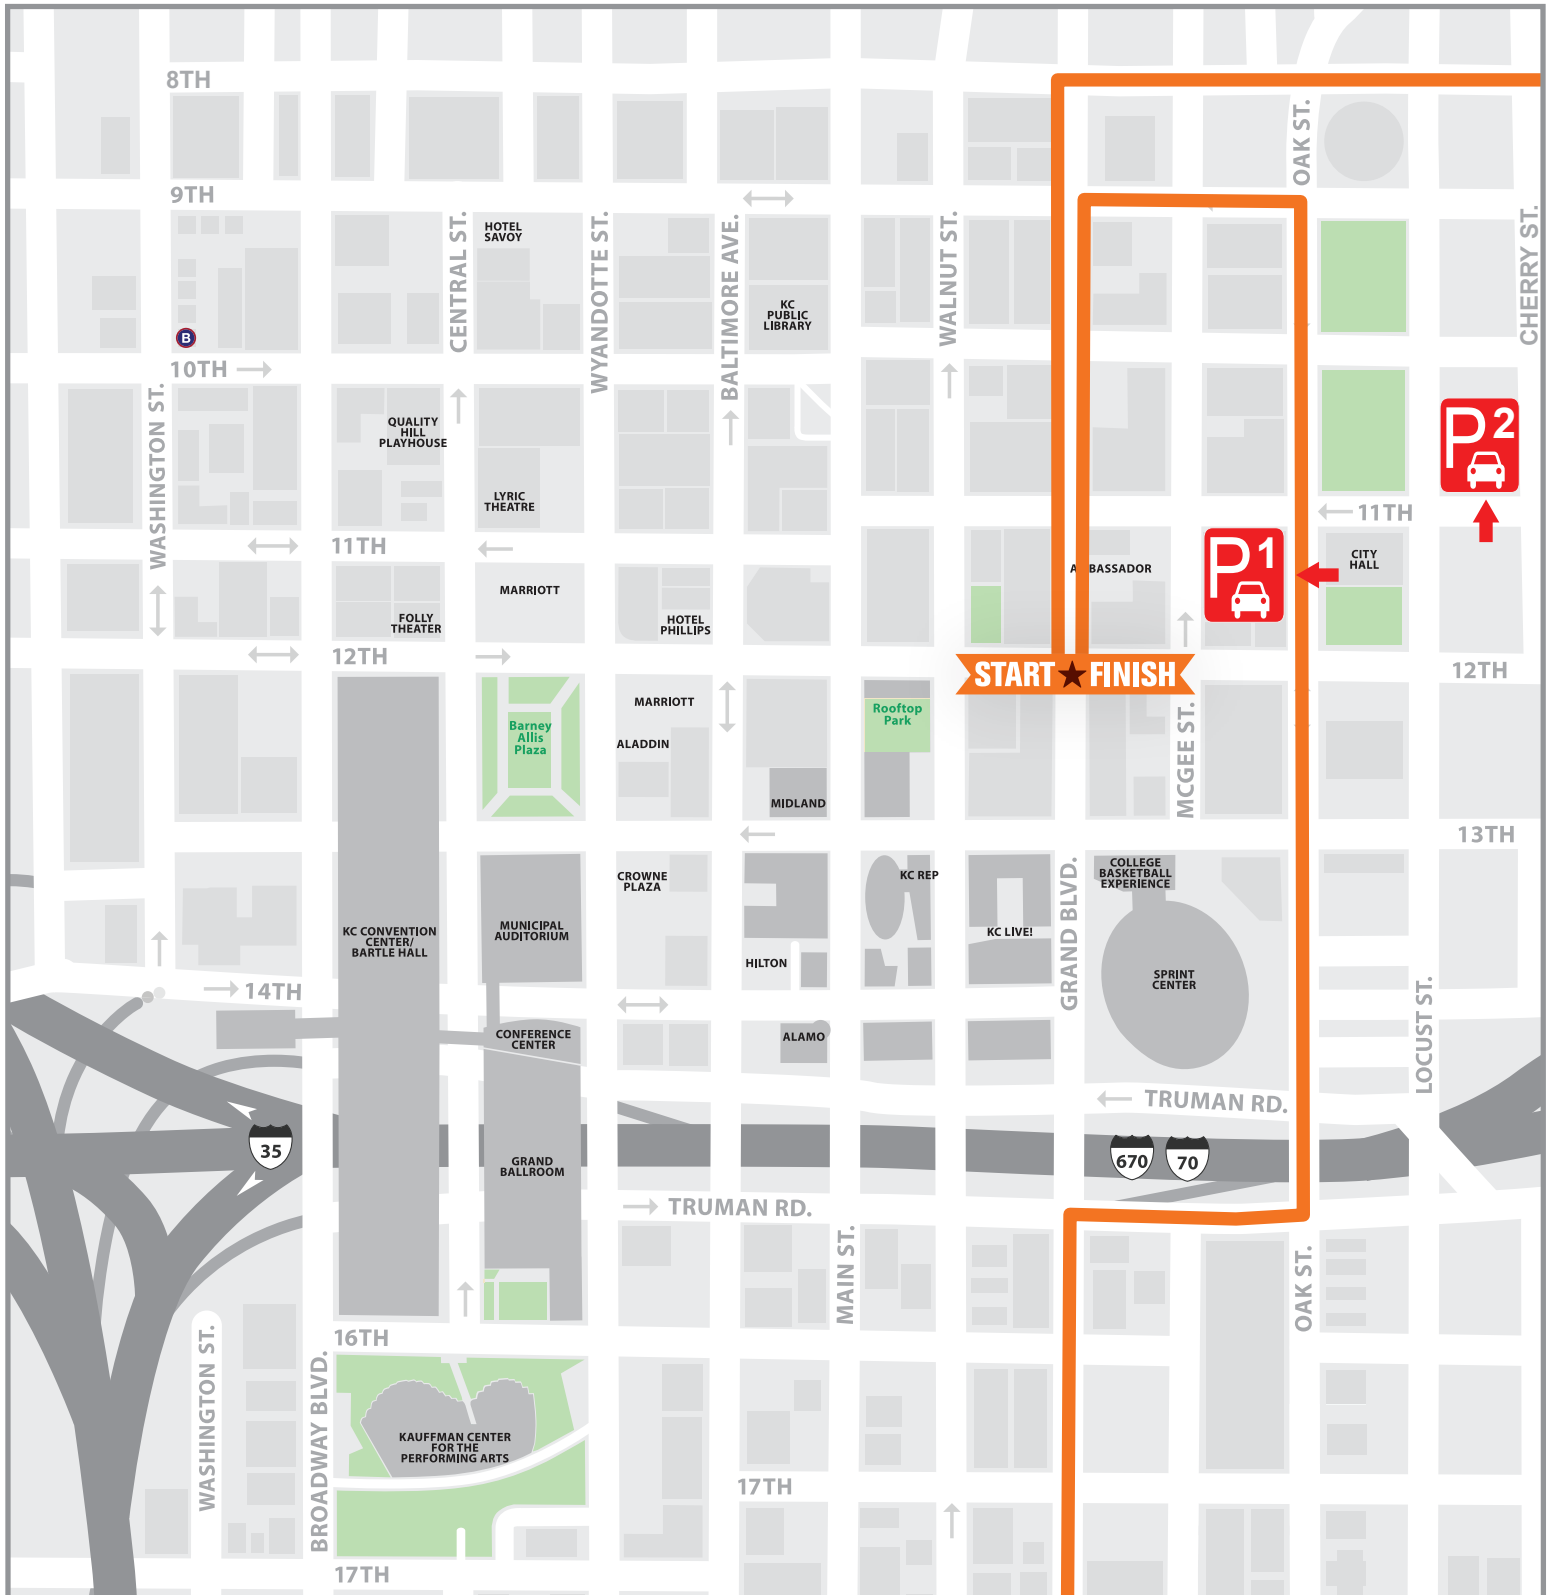

# Kansas City's Big 12 Run Parking

P1 - Entrance: 1120 Oak St

**NOTE:** Parking garage is on the race route.

Participants may not be able to leave until race is completed.

P2 - Entrance: 11th Street between Locust & Cherry