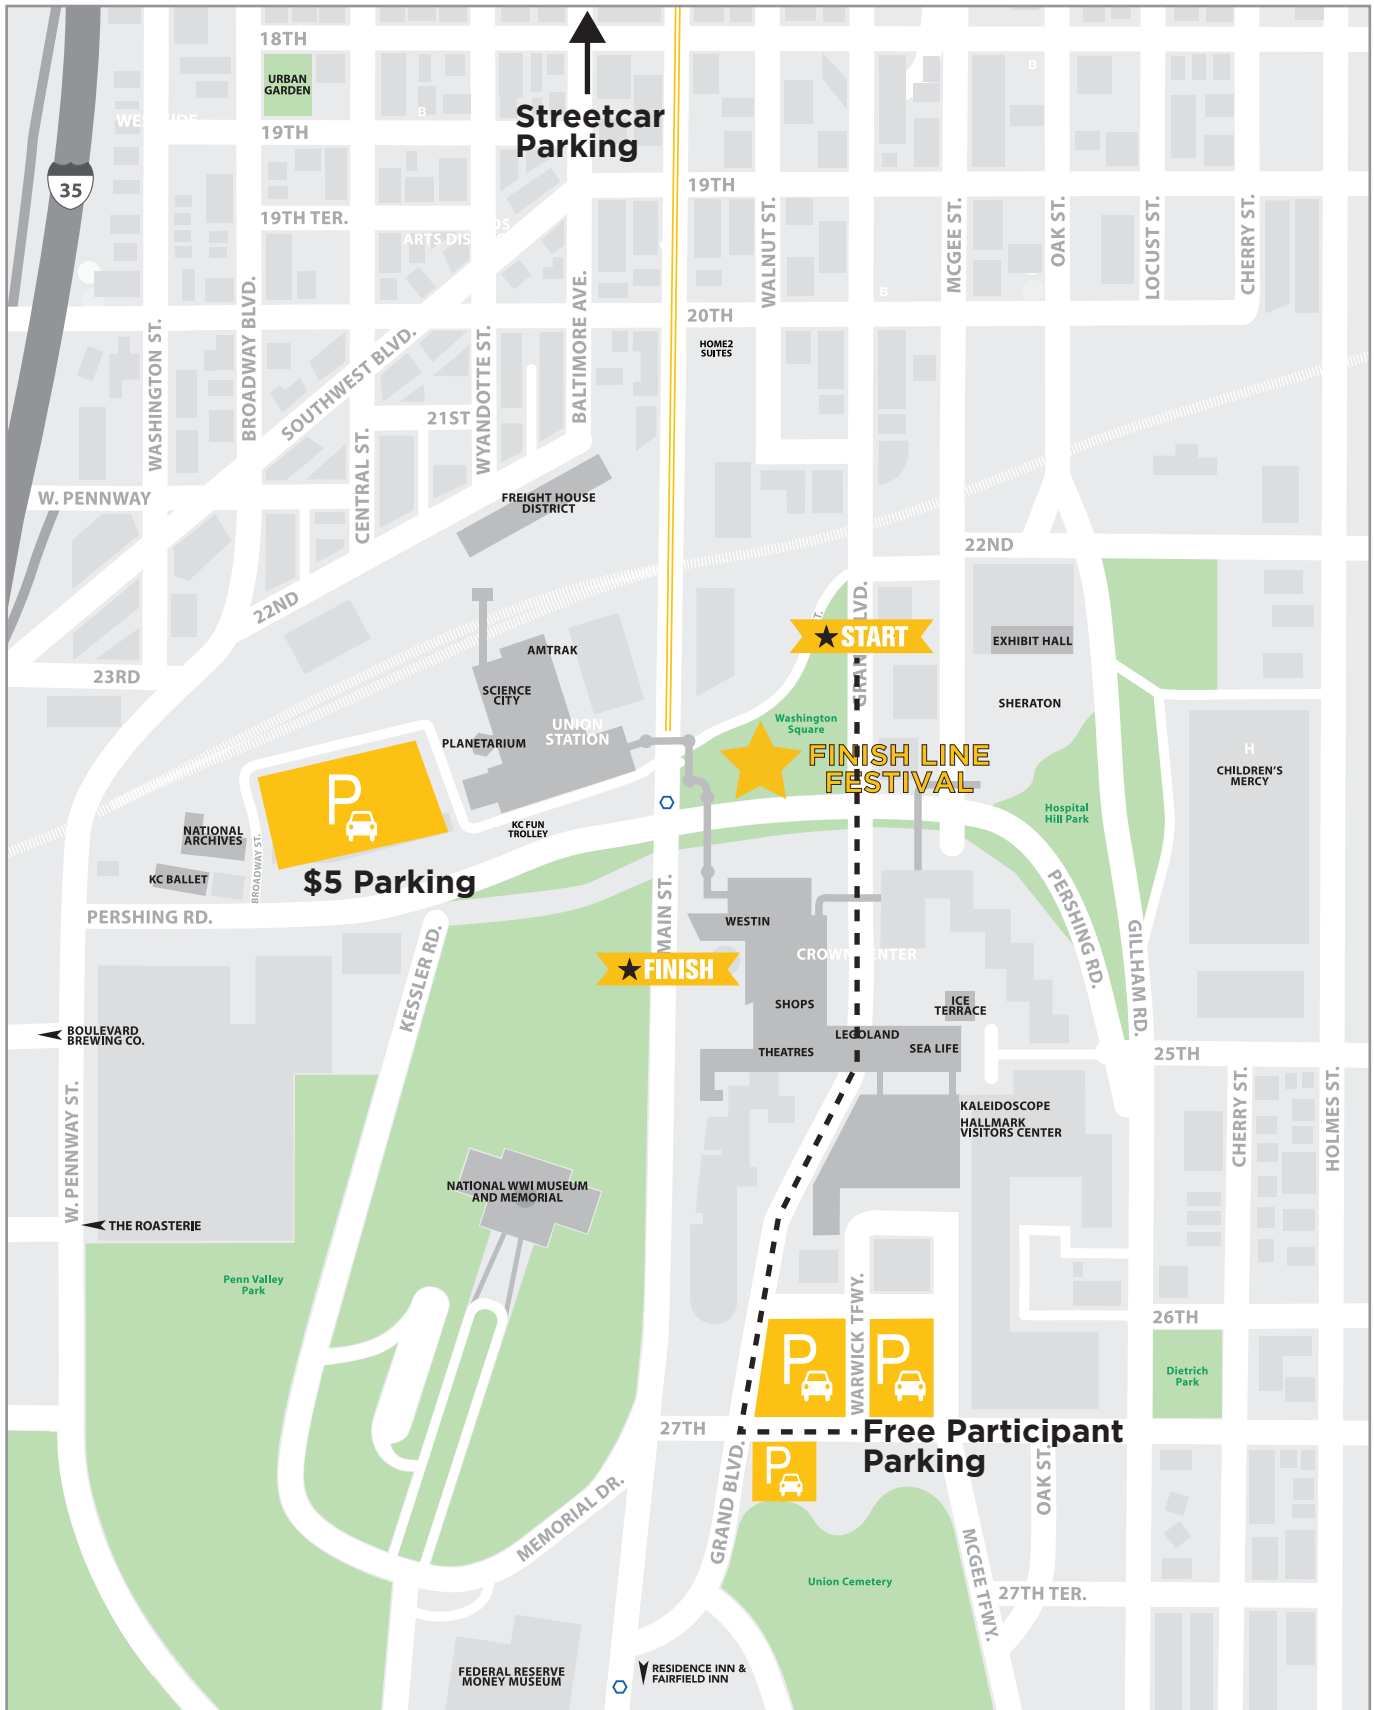

PARKING

*Due to construction the lots on 27th and Warick Tfwy are limited. Additional parking will be available at Union Station and along the Streetcar route.